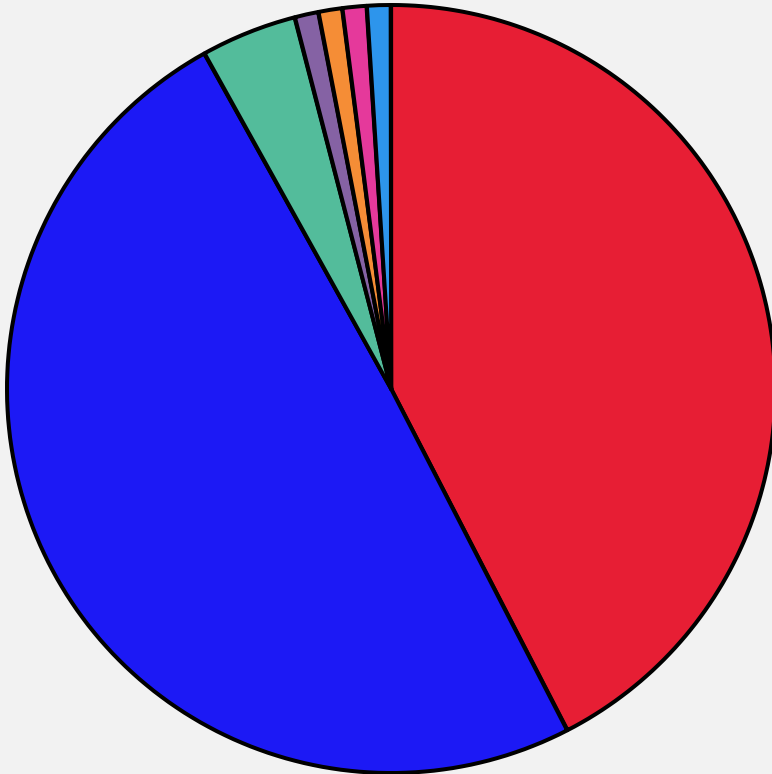

The 2020 Florida Student Mock Presidential Election Results

127,400 students participated
334 Schools
30 Districts

- Donald Trump (REP) 42%
- Joe Biden (DEM) 49%
- Jo Jorgensen (LPF) 4%
- Howie Hawkins (GRE) 1%
- Roque "Rocky" De La Fuente (REF) 1%
- Gloria La Riva (PSL) 1%
- Don Blankenship (CPF) 1%